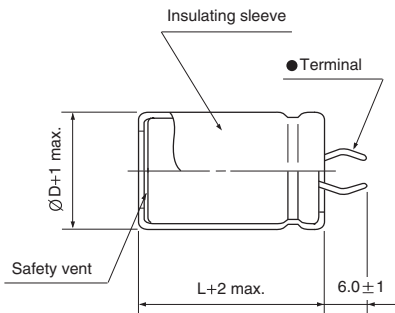

LARGE ALUMINUM ELECTROLYTIC CAPACITORS

AM For Hi-Fi Component System Series

- For high grade audio equipment
- High resonance frequency, low ESR and low impedance
- For AMP, AVR
- Snap-in terminal type
- Voltage range of 16~100V
- Complied to the RoHS directive

DRAWING

PC Board Mounting Holes

Terminal

Unit : mm

DIMENSIONS

ØD×L(mm)

µF \ WV	16	25	35	50	63	80	100
470							22 × 40
680							25.4 × 40
1000					22 × 40	25.4 × 40	25.4 × 50
1500				22 × 40	25.4 × 40	25.4 × 50	30 × 50
2200			22 × 40	25.4 × 40	25.4 × 50	30 × 50	35 × 50
3300		22 × 40	25.4 × 40	25.4 × 50	30 × 50	30 × 60	35 × 60
4700		25.4 × 40	25.4 × 50	30 × 50	30 × 60	35 × 60	
6800	22 × 40	25.4 × 50	30 × 50	30 × 60	35 × 60		
8200	25.4 × 40	30 × 50	35 × 50	35 × 60	35 × 60		
10000	25.4 × 50	35 × 50	35 × 60	35 × 60			
12000	30 × 50	35 × 50	35 × 60				
15000	35 × 50	35 × 60					
22000	35 × 60						
33000	35 × 60						