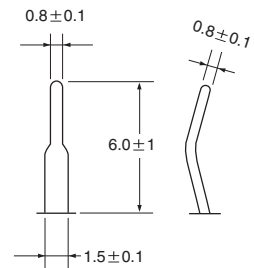

Item	Characteristics				
Operating temperature range	-40 ~ +85°C				
Capacitance tolerance	±20% at 120Hz, 20°C				
Leakage current max.	$I = 3\sqrt{CV}$ (µA) (after 5 minutes)				
Dissipation factor max. (at 120Hz, 20°C)	WV	16	25 ~ 35	50 ~ 71	80 ~ 100
	tanδ	0.25	0.22	0.20	0.15
Charge and discharge characteristics	After charge and discharge for 5000 cycles at 70°C with application of the rated voltage, the capacitors shall be satisfied the following specifications.				
	Appearance	No visible damage and no leakage electrolyte			
	Leakage current	Less than specified value			
	Capacitance change	Within ±15% of initial value			
	tanδ	Less than 150% of specified value			
	Conditions				
	Charge resistance : 4Ω	Applied current : 1A			
	Discharge resistance : 100Ω	Charge and discharge time : 60sec. (each)			
Load life (after application of the rated voltage for 2000 hours at 85°C)	Leakage current	Less than specified value			
	Capacitance change	Within ±20% of initial value			
	tanδ	Less than 200% of specified value			
Shelf life (at 85°C)	After 1000 hours no load test, leakage current, capacitance and tanδ are same as load life value. The measurement shall be performed at 20°C by the KS C IEC 60384 - 4				

DRAWING

PC Board Mounting Holes

Terminal

Unit : mm

DIMENSIONS

ØD×L(mm)

µF \ WV	16	25	35	50	63	80	100
470							22 × 40
680							25.4 × 40
1000					22 × 40	25.4 × 40	25.4 × 50
1500				22 × 40	25.4 × 40	25.4 × 50	30 × 50
2200			22 × 40	25.4 × 40	25.4 × 50	30 × 50	35 × 50
3300		22 × 40	25.4 × 40	25.4 × 50	30 × 50	30 × 60	35 × 60
4700		25.4 × 40	25.4 × 50	30 × 50	30 × 60	35 × 60	
6800	22 × 40	25.4 × 50	30 × 50	30 × 60	35 × 60		
8200	25.4 × 40	30 × 50	35 × 50	35 × 60	35 × 60		
10000	25.4 × 50	35 × 50	35 × 60	35 × 60			
12000	30 × 50	35 × 50	35 × 60				
15000	35 × 50	35 × 60					
22000	35 × 60						
33000	35 × 60						